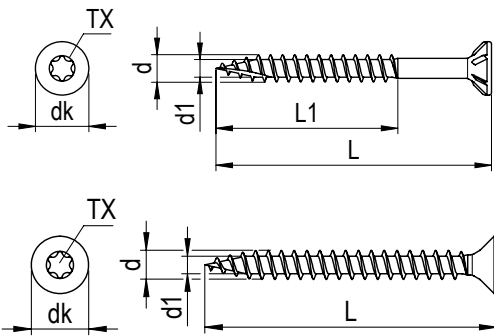

## Product features:

The blaugelb Universal Wood Screw TX, Flat Countersunk Head is used for the fast and easy connection of wood and wood elements in interior work, furniture construction and wood construction. The flat countersunk head minimises the risk of injury by evenly countersinking into the material. Thanks to the powerful sliding coating, the screw connections can also be performed more quickly and stably.

The screw version with the partial thread also has milling ribs on the head and a cutting edge. The screw-in resistance is decreased by the cutting point, and splitting of the material is also prevented. The attached milling ribs render pre-countersinking unnecessary as the screw head mills into the wood itself.

Because of its characteristics, the full-thread version of the screw can also be used to fasten fitting components.

## Technical data:

Material:	steel
Surface:	blue galvanized
Thread:	single-start thread
Diameter:	3.0 / 3.5 / 4.0 / 4.5 / 5.0 / 6.0 mm
Diameter of head:	6.0 / 7.0 / 8.0 / 9.0 / 10.0 / 12.0
Drive:	TX T10/20/30
Head shape:	flat countersunk head