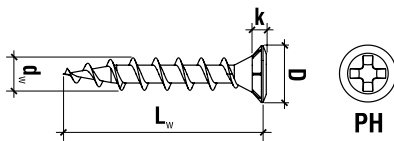

The sharp gimlet bit makes it possible to screw in quickly and easily with little effort. Smooth automated processing is guaranteed.

The blaugelb Window Construction Screw Gimlet Bit is especially suitable for the following applications:

## Technical data:

Material:	case-hardened carbon steel
Surface:	galvanised white
Thread:	tapping-screw thread with gimlet bit
Diameter:	4.0 mm
Diameter of head:	7.3 mm
Drive:	Phillips, PH2
Head shape:	90° countersunk head with braking ribs
Directive TDBK: <b>2014-05</b>	comply with