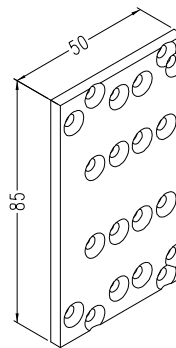

Symbol	Product / Produkt	Box
ZTZ 32	Alu-Schwellenhalter Alu-Threshold support	2 St./pcs

INFO:
- Fur Bodenschwellen | for Thresholds: TYP Z