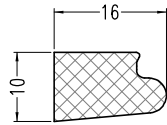

Bodenschwelle / Door thresholds

ATD 32