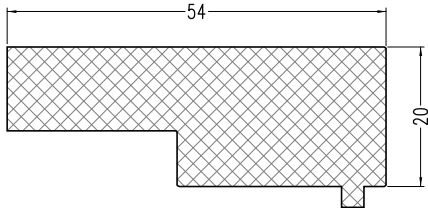

Bodenschwelle / Door thresholds

ATD 32

Symbol	Product / Produkt	Box
PT 16	Dichtstück Sealing part	1 m

INFO:
Farbe/Color: Schwarz/Black